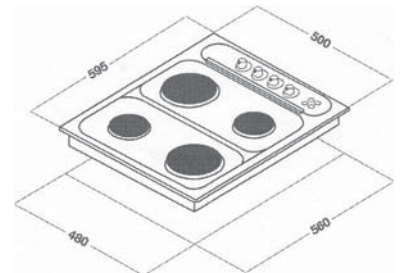

### 70CM / 90CM GAS COOKTOP

- 5 burners built in hob
- Cast iron trivets
- Flame failure device
- Centre wok burner
- Electronic ignition
- Removable knobs and burners
- Natural gas plus a LPG conversion kit
- Cut Out 470x552mm / 470x827mm

### 60CM ELECTRIC COOKTOP

- 6 heating levels for different kinds of cooking
- 4 solid hot plates
- 2 rapid plates
- 2 simmer plates
- One piece hob
- Cut out - 560x480 mm
- 25 Amp connection

**KELSO - CHEAPEST PRICE - SAVE \$**