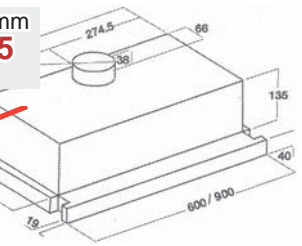

### 60CM / 90CM SLIDEOUT RANGEHOOD

- Twin motor
- 2 washable mesh filters
- Light, Ducted
- 2 speed 400 m3

Price for 900mm  
**\$349.95**

Retail Price  
~~\$469.95~~

**LAZER**

Price for 600mm  
**\$179.95**