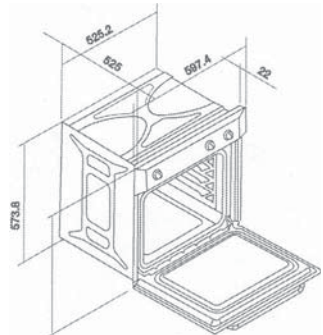

HAMILTON

$769.⁹⁵

Retail Price
~~$1090.⁹⁵~~

60CM GAS FAN FORCED OVEN

- 3 function fan forced gas
- 120 minute timer
- Cooling fan
- Safety cut out system
- Closed Door Grilling
- Finger Print Free Stainless Steel
- Design Glass Door
- 56 Litre capacity
- 10 Amp connection