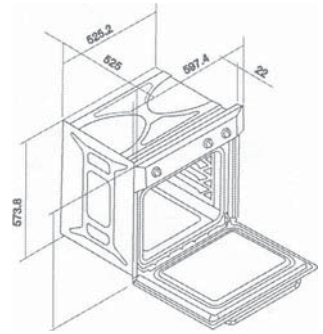

MOSCOW

$2179.⁹⁵

Retail Price
~~$2799.⁹⁵~~

FREESTANDING COOKER

- 1 metre wide cooker
- 60cm wide Energysselect oven plus 30cm wide electric oven with rotisserie
- Triple glass door
- Cast iron heavy duty trivets
- Automatic electronic ignition
- Closed door electric grilling
- Adjustable stainless steel legs
- Storage compartment
- Digital clock programmer
- 15 amp power connection