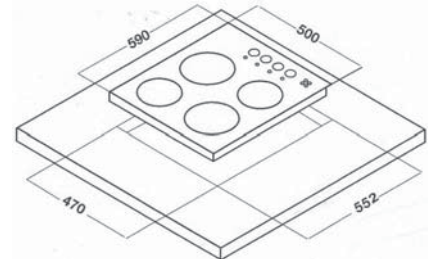

LAZER

$279.⁹⁵

Retail Price
~~$399.⁹⁵~~

60CM GAS COOKTOP

- 4 burners built in hob
- Cast iron trivets
- Flame failure device
- Triple ring wok burner
- Electronic ignition
- Removable knobs and burners
- Natural gas plus a LPG conversion kit
- Cut Out 470x552mm