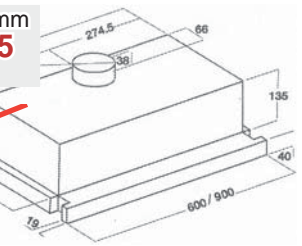

HAMILTON

Price for 600mm
$359.95

Retail Price
~~$495.95~~

60CM / 90CM UNDERMOUNT RANGEHOOD

- Designed for built in cabinet
- 2 lights
- 1 washable mesh filter
- 3 speed motor 1000 m3

Price for 900mm
$459.95

Retail Price
~~$599.95~~