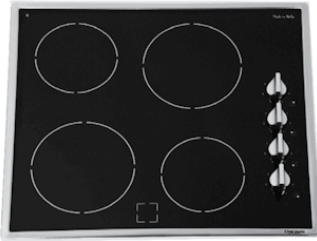

KELSO

SUPER SPECIALS

BUILDING TRADE CENTRE PTY.LTD

- RENOVATORS • CARPENTERS
- BUILDERS • BRICK LAYERS • PLUMBERS
- ELECTRICIANS

ALL PRICES EXCLUDE GST

KELSO DELIVERS THROUGHOUT AUSTRALIA

KELSO LOWEST PRICES VERY VERY CHEAP

PANAMA

$459.95

Retail Price
~~$630.95~~

60CM CERAMIC COOKTOP

- Stainless steel frame
- Toughened ceramic glass
- 4 residual heat lamps
- 2 highlight elements Diameter145mm
- 2 highlight elements Diameter180mm
- Cut out - 560x490 mm
- 25 Amp connection