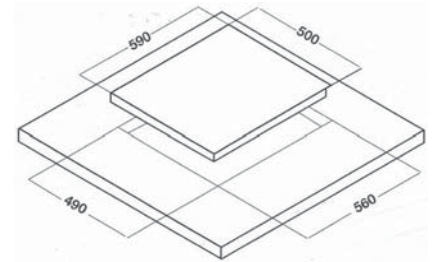

MITCHELL

Price for 600mm

$399.95

Retail Price
~~$590.95~~

60CM / 90CM KATANA CANOPY

- Stainless steel push buttons
- 3 speed motor
- 2 halogen lights
- 1 washable mesh filter
- Easy clean stainless steel panel
- Toughened glass

Price for 900mm

$529.95

Retail Price
~~$690.95~~