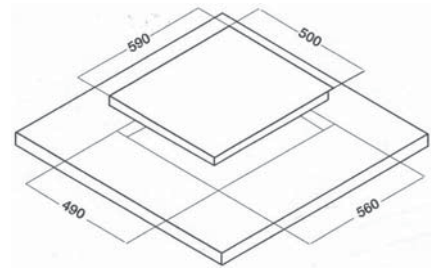

### 60CM CERAMIC COOKTOP

- Stainless steel frame
- Toughened ceramic glass
- 4 residual heat lamps
- 2 highlight elements Diameter145mm
- 2 highlight elements Diameter180mm
- Cut out - 560x490 mm
- 25 Amp connection