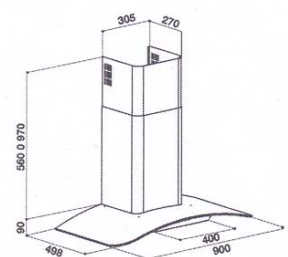

### 90CM GLASS ISLAND CANOPY

- Stainless steel push buttons
- 3 metal mesh filters - dishwasher safe
- 2 halogen lights (240 watts)
- 2 piece adjustable stainless steel flue
- Airflow 700m3
- 10 Amp connection