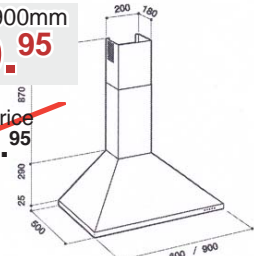

* Price for 90cm Rangehood