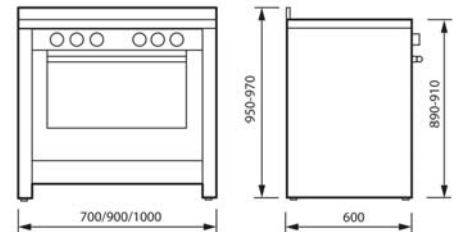

- Unit 1/610 Great Western Highway Gurraveen, NSW 2145
- 399-401 Great Western Highway Wentworthville, NSW 2145

Ph. (02) 9636 422

OPEN 7 DAY

Mon to Fri 7 am – 6 pm
Saturday 7 am – 5 pm
Sunday 10 am – 4 pm

Fax (02) 9631 2111

KELSO – CHEAPEST PRICE – SAVE $