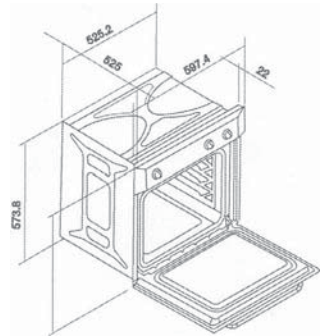

### 60CM 6 MULTIFUNCTION OVEN

- Energy Efficiency Rated
- 6 function fan assisted
- 120 minute timer
- Cooling fan
- Safety cut out system
- Closed door grilling
- Triple Glass Door
- Hidden bottom element
- 56 Litre capacity
- 15 Amp connection