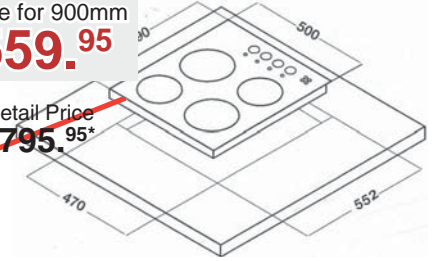

OPAL

$359.⁹⁵

Retail Price
~~$495.⁹⁵~~

60CM ELECTRIC COOKTOP

- 6 heating levels for different kinds of cooking
- 4 solid hot plates
- 2 rapid plates
- 2 simmer plates
- One piece hob
- Cut out - 560x480 mm
- 25 Amp connection