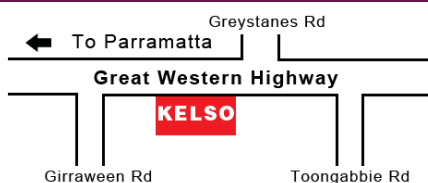

- Unit 1/610 Great Western Highway Girraween, NSW 2145
- 399-401 Great Western Highway Wentworthville, NSW 2145

Ph. (02) 9636 422

OPEN 7 DAY

Mon to Fri 7 am – 6 pm
Saturday 7 am – 5 pm
Sunday 10 am – 4 pm

Fax (02) 9631 2111

KELSO – CHEAPEST PRICE – SAVE $