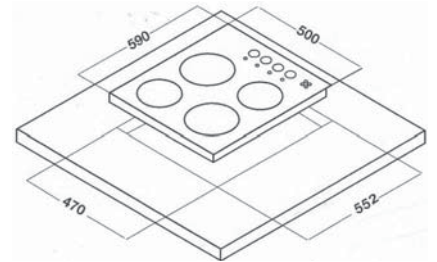

HAMILTON

$279.⁹⁵

Retail Price
~~$399.⁹⁵~~

60CM GAS COOKTOP

- 4 burners built in hob
- Cast iron trivets
- Flame failure device
- Triple ring wok burner
- Electronic ignition
- Removable knobs and burners
- Natural gas plus a LPG conversion kit
- Cut Out 470x552mm