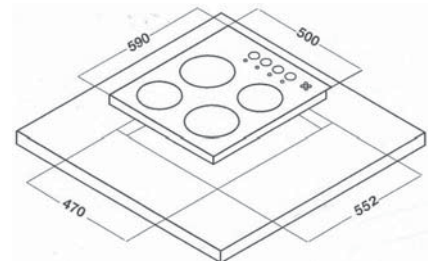

MOSCOW

Price for 700mm
$459.⁹⁵

Retail Price
~~$695.⁹⁵~~

70CM / 90CM GAS COOKTOP

- 5 burners built in hob
- Cast iron trivets
- Flame failure device
- Centre wok burner
- Electronic ignition
- Removable knobs and burners
- Natural gas plus a LPG conversion kit
- Cut Out 470x552mm / 470x827mm

Price for 900mm
$559.⁹⁵

Retail Price
~~$795.⁹⁵*~~