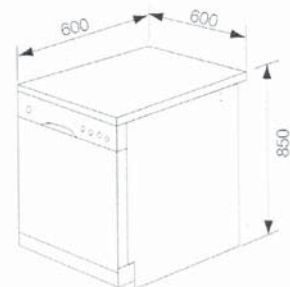

### DISHWASHER

- 14 place settings
- Half load option saves 20% more water and energy on a normal wash program
- Concealed heating element
- Twin sliding cutlery baskets with covers for easier and safer stacking
- Overflow protection to prevent flooding
- Advanced 3 stage filtration system
- Quick height adjustable top basket with side handles
- Folding bottom rack in top basket