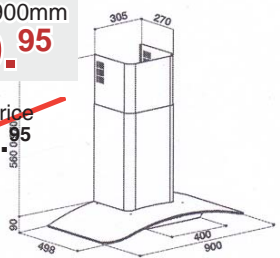

PANAMA

Price for 600mm

$339.95

Retail Price
~~$529.95~~

60CM / 90CM STAINLESS STEEL CANOPY

- Stainless steel push buttons
- 3 metal mesh filters - dishwasher safe
- 2 halogen lights (240 watts)
- 2 piece adjustable stainless steel flue
- Airflow 700m3
- 10 Amp connection

Price for 900mm

$369.95

Retail Price
~~$559.95~~