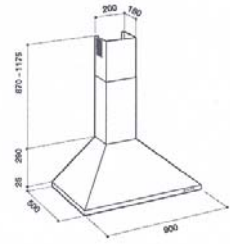

### 90CM ISLAND STAINLESS STEEL CANOPY

- Stainless steel push buttons
- 3 metal mesh filters - dishwasher safe
- 2 halogen lights (240 watts)
- 2 piece adjustable stainless steel flue
- Airflow 750m3
- 10 Amp connection